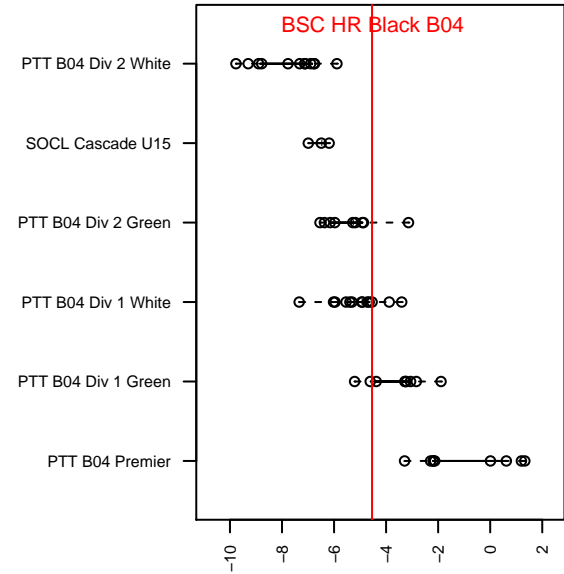

BSC HR Black B04

Bridlemile SC Portland
 Portland, OR
 B04 total strength=837
 attack=1.45 defense=0.89
 fall league = PTT B04 Div 1 White
 spr league = Spr OYS B04 Div 1 White

alt names used:
 BSC HR 04B Black
 BSC HR 04B Black

Venues played:
 2016 PTT B04 Division 1 White
 2016 Spr OYS B04 Division 1 White

BSC HR Black B04
 Dots are actual minus expected GF (blue circles) and GA (red triangles).
 Blue line is smoothed change in attack strength. Red is smoothed change in defense strength.

**attack and defense variance (black dot)
relative to other teams
and top 10 in region**

**attack and defense rating
relative to others at age
and all opponents in last 13 months**

Performance relative to 13 month average